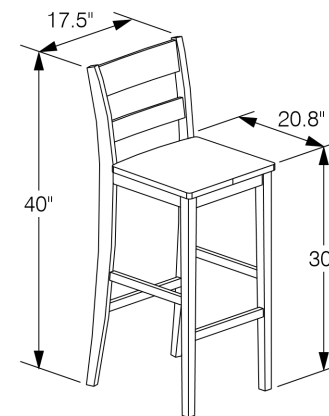

Desk

Desk Bed

SIESTA DESK CHAIR

SIESTA DESK BED - TWIN SIZE

Siesta Desk Bed

Cabinet & Legs- Box 1 of 2
 DESKB-STA1-TWN-
 Cabinet Top & Rail- Box 2 of 2
 DESKB-STA2-TWN-

| Box H | Box W | Box L | Cubes | Net Wt. | Gr. Wt. |
|--------|-------|--------|-----------|---------|---------|
| 1140mm | 550mm | 1185mm | 0.743m3 | 58.0Kg | 68.0Kg |
| 44.9" | 21.7" | 46.7" | 26.24cuft | 127.9lb | 149.9lb |
| 70mm | 795mm | 1710mm | 0.095m3 | 19.0Kg | 23.0Kg |
| 2.8" | 31.3" | 67.3" | 3.36cuft | 41.9lb | 50.7lb |

Siesta Desk Chair (Wooden Seat)

DESKB-CHAIR-

| Box H | Box W | Box L | Cubes | Net Wt. | Gr. Wt. |
|--------|-------|-------|----------|---------|---------|
| 1072mm | 202mm | 505mm | 0.109m3 | 8.5Kg | 10.0Kg |
| 42.2" | 8.0" | 19.9" | 3.86cuft | 18.7lb | 22.0lb |

Assembled Product and Carton Dimensions*

**Please Note The Above Weights and Measures may be subject to change without notice.*

SPICES BEDROOM COLLECTION

Siesta

Desk Bed & Chair