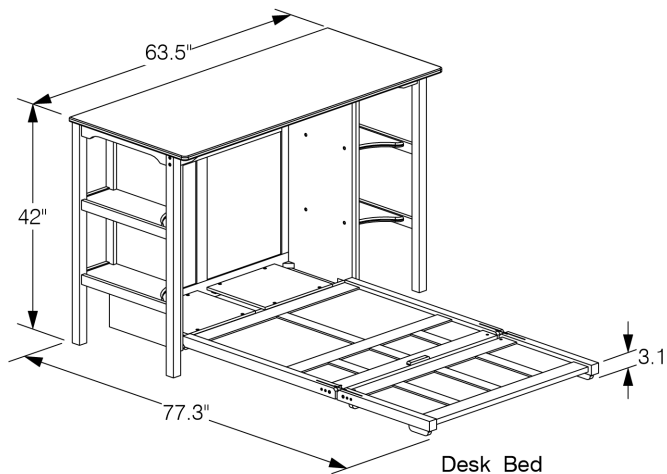

Desk

Desk Bed

SIESTA DESK CHAIR

SIESTA DESK BED - TWIN SIZE

Siesta Desk Bed

Cabinet & Legs- Box 1 of 2
 DESKB-STA1-TWN-
 Cabinet Top & Rail- Box 2 of 2
 DESKB-STA2-TWN-

| Box H | Box W | Box L | Cubes | Net Wt. | Gr. Wt. |
|--------|-------|--------|-----------|---------|---------|
| 1140mm | 550mm | 1185mm | 0.743m3 | 58.0Kg | 68.0Kg |
| 44.9" | 21.7" | 46.7" | 26.24cuft | 127.9lb | 149.9lb |
| 70mm | 795mm | 1710mm | 0.095m3 | 19.0Kg | 23.0Kg |
| 2.8" | 31.3" | 67.3" | 3.36cuft | 41.9lb | 50.7lb |

Siesta Desk Chair (Wooden Seat)

DESKB-CHAIR-

| Box H | Box W | Box L | Cubes | Net Wt. | Gr. Wt. |
|--------|-------|-------|----------|---------|---------|
| 1072mm | 202mm | 505mm | 0.109m3 | 8.5Kg | 10.0Kg |
| 42.2" | 8.0" | 19.9" | 3.86cuft | 18.7lb | 22.0lb |

Assembled Product and Carton Dimensions*

**Please Note The Above Weights and Measures may be subject to change without notice.*

SPICES BEDROOM COLLECTION

Siesta

Desk Bed & Chair