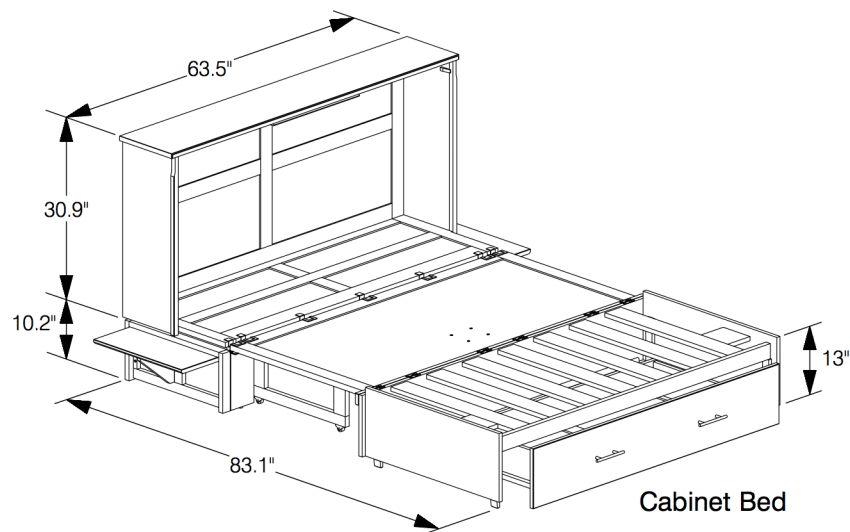

Cabinet

Cabinet Bed

**Sagebrush Murphy Cabinet Bed**

	Box H	Box W	Box L	Cubes	Net Wt.	Gr. Wt.
MUR-SAGB-QEN-	670mm	825mm	1675mm	0.926m3	100.0Kg	108.0Kg
	26.4"	32.5"	65.9"	32.70cuft	220.5lb	238.1lb

**Assembled Product and Carton Dimensions\***