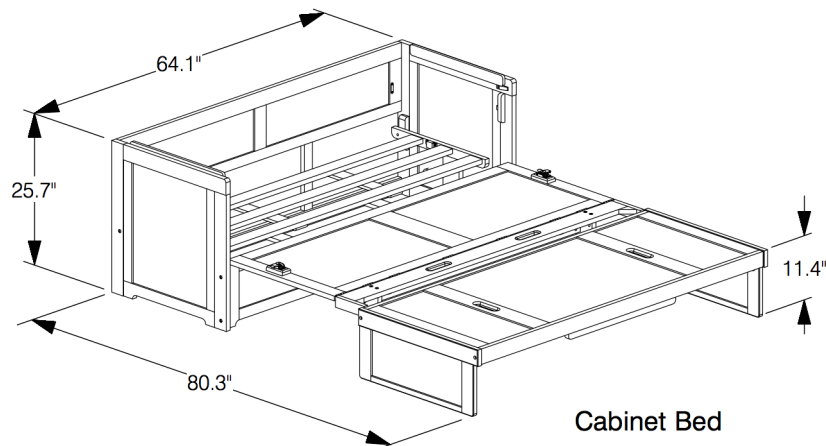

Cabinet

Cabinet Bed

Murphy Cube 2 Cabinet Bed

	Box H	Box W	Box L	Cubes	Net Wt.	Gr. Wt.
MUR-CUB2-QEN-	245mm	730mm	1685mm	0.301m3	52.0Kg	58.0Kg
	9.6"	28.7"	66.3"	10.64cuft	114.6lb	127.9lb

Assembled Product and Carton Dimensions*