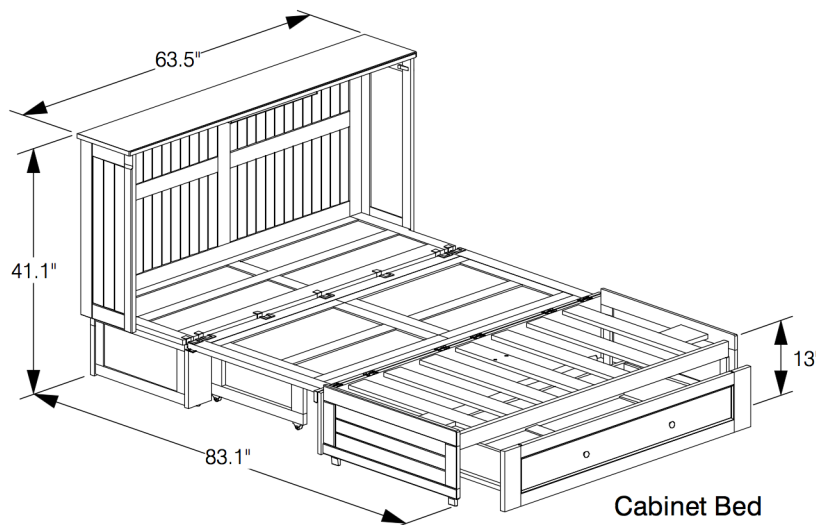

Cabinet

Cabinet Bed

**Daisy Murphy Cabinet Bed**

Box H	Box W	Box L	Cubes	Net Wt.	Gr. Wt.
875mm	685mm	1695mm	1.016m3	75.0Kg	90.0Kg
34.4"	27.0"	66.7"	35.88cuft	165.3lb	198.4lb

**Assembled Product and Carton Dimensions\***

*\*Please Note The Above Weights and Measures may be subject to change without notice.*

SPICES BEDROOM COLLECTION

*Daisy*

*Murphy Cabinet Bed*